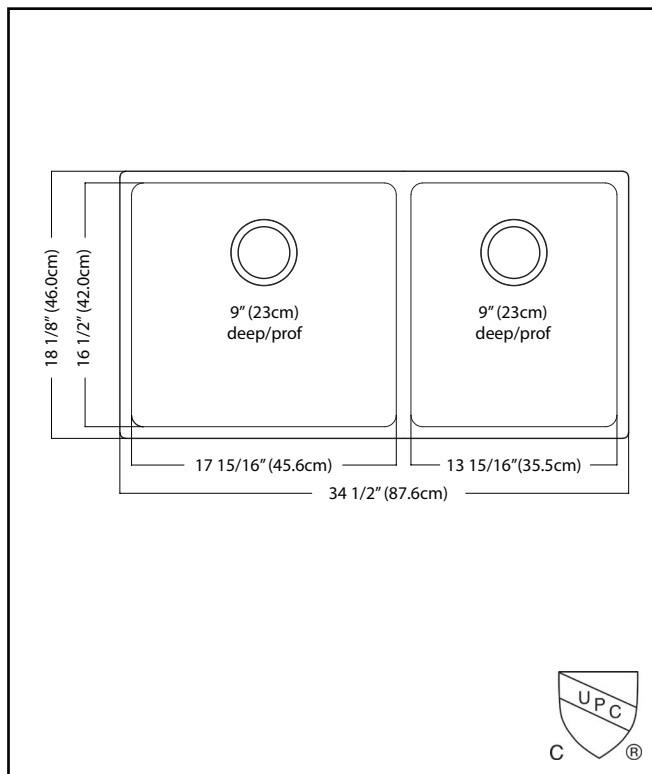

### DOUBLE BOWL 18 GAUGE UNDERMOUNT

MODEL: BCU1835R-9N

- ✓ **Quality Beyond Material:** Designed with 18 gauge quality stainless steel with exceptional resistance to staining and corrosion.
- ✓ **Larger Bowl Capacity:** A generous capacity bowl that is made even more spacious, with the tighter radius corners, creating ample space for all your prepping and cleaning needs.
- ✓ **Rear Drain Placement:** The rear drain maximizes the usable bottom surface of the bowl while also creating extra cabinet space beneath the sink.
- ✓ **Remarkably Quiet:** Sound dampening system goes to work to reduce the noise caused by a garbage disposal or running water.

## TECHNICAL FEATURES

OVERALL SINK SIZE (OD)	18 1/8" FB x 34 1/2" LR
LARGE BOWL SIZE (ID)	16 1/2" FB x 17 15/16" LR
SMALL BOWL SIZE (ID)	16 1/2" FB x 13 15/16" LR
BOWL DEPTH	9"
MINIMUM CABINET SIZE	39"
MATERIAL	18 Gauge
BOWL CORNER RADIUS	20 mm
STAINLESS STEEL FINISH	Satin
DRAIN HOLE LOCATION	Rear
INSTALLATION TYPE	Undermount
SOUND COATING	Sound pads
WARRANTY	Limited Lifetime
COUNTRY OF ORIGIN	China